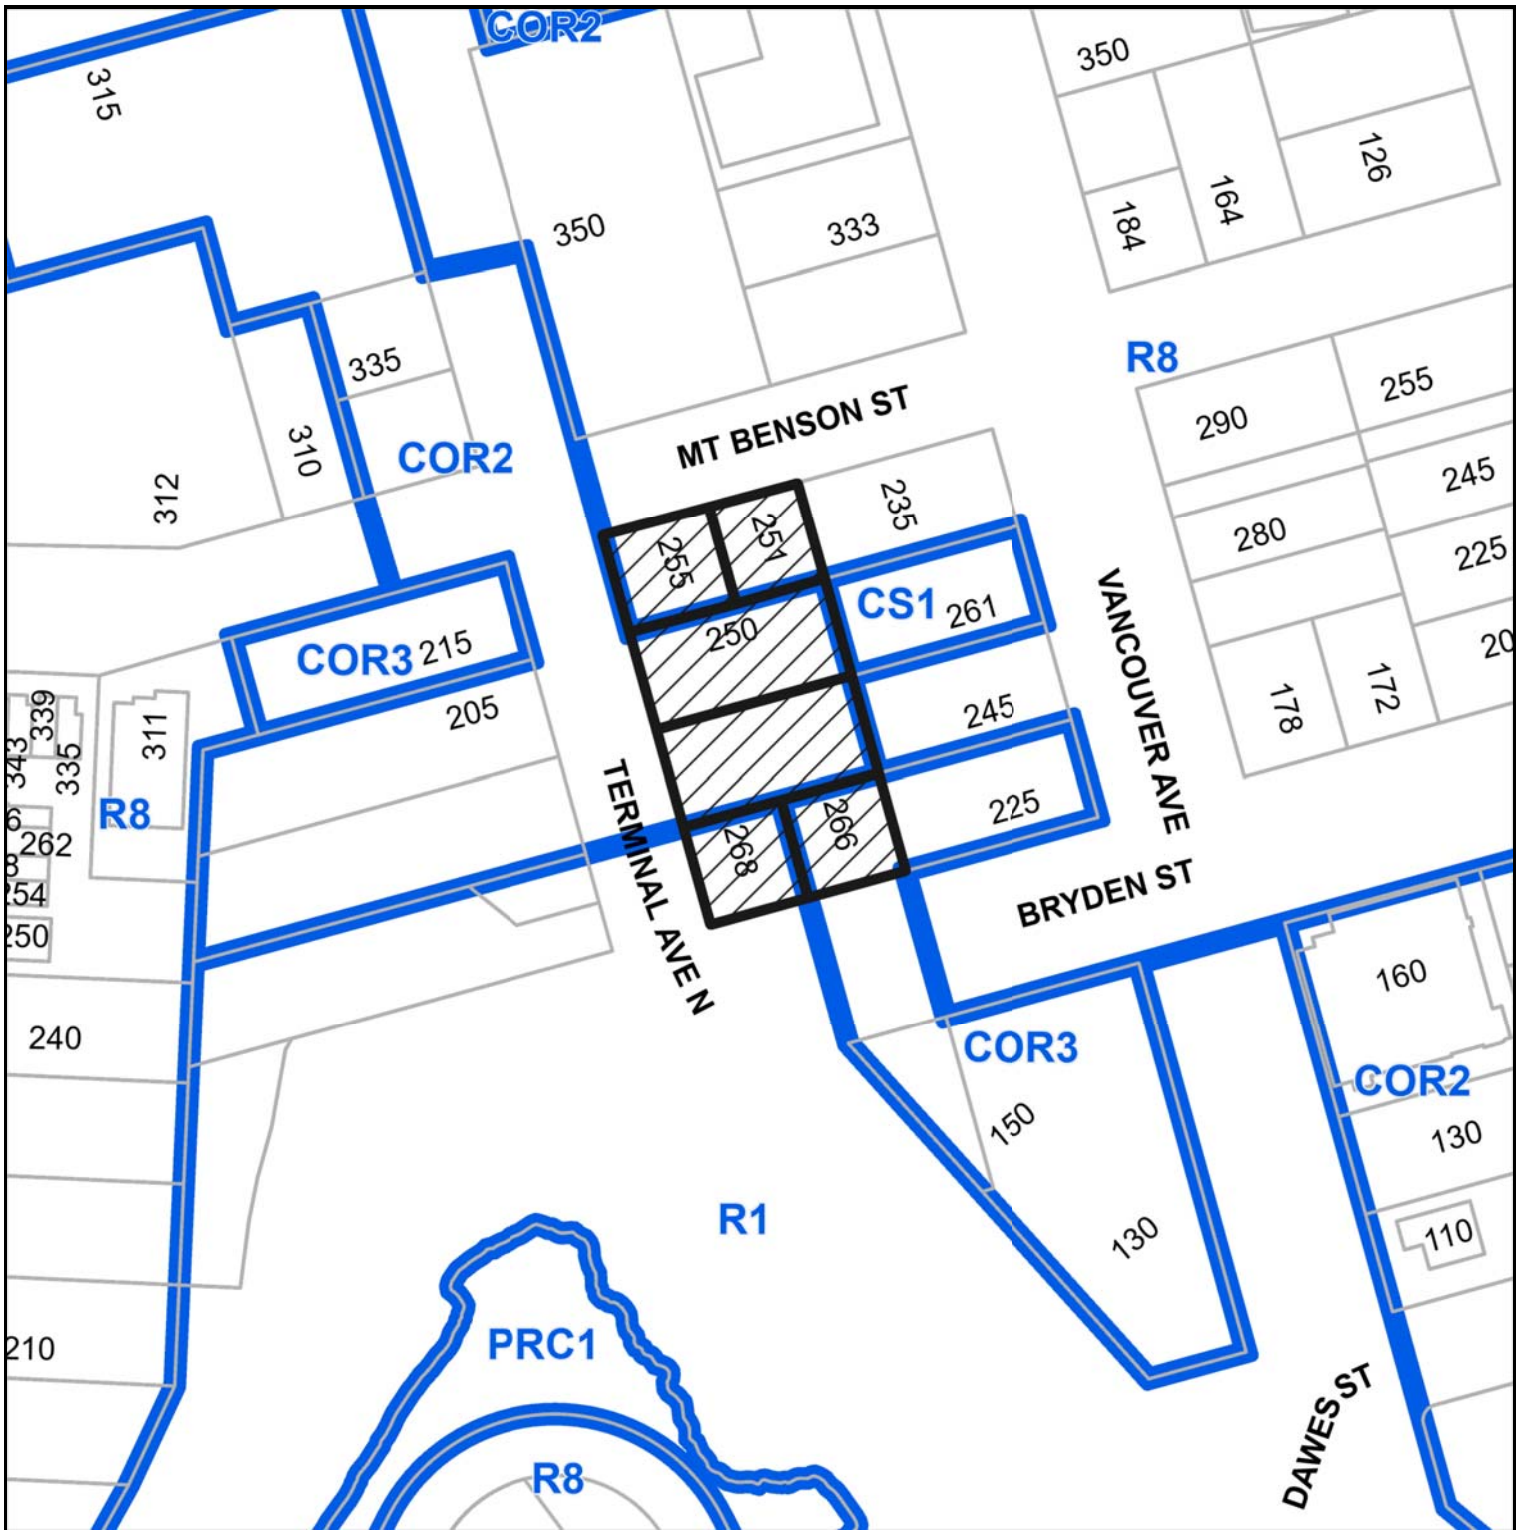

SUBJECT PROPERTY MAP

Subject Property

CIVIC: 266 & 268 Bryden Street, 251 & 255 Mt Benson Street, 250 Terminal Ave N